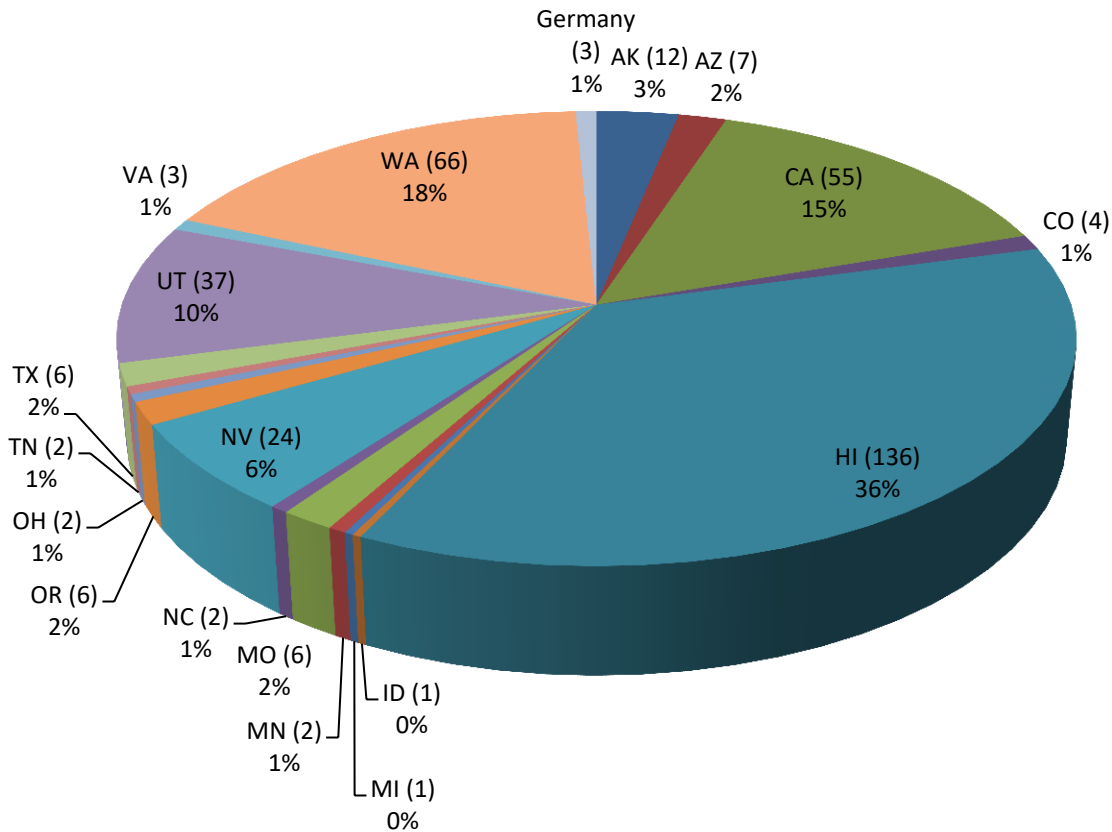

## TTFAAS Residents Stranded by Age Group

Total: 375

## TTFAAS Residents Stranded by State

Total: 375

# TTFAAS Residents Stranded by Voting District

Total: 375