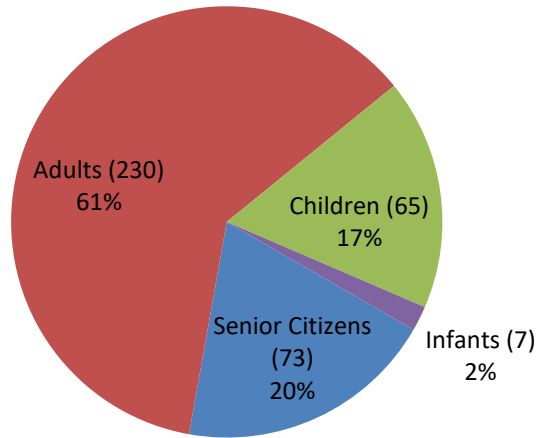

## TTFAAS Residents Stranded by Age Group

Total: 375